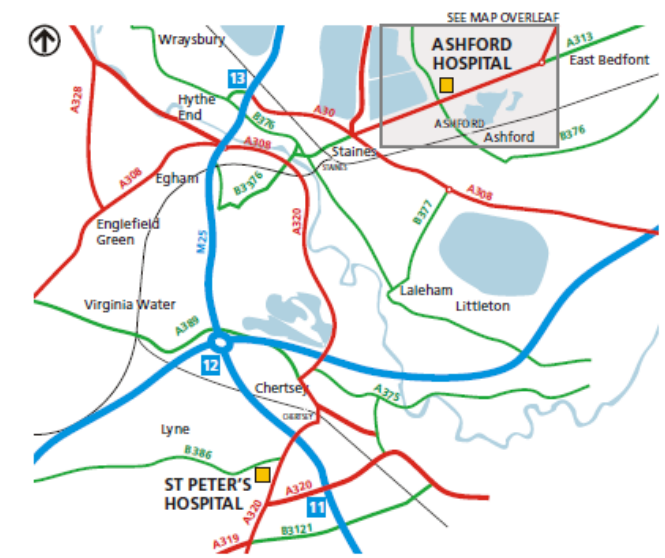

Travelling to Ashford Hospital

By Bus

The following bus routes either stop at the hospital entrance to the grounds, or outside on the A30 within 3-4 minutes walking distance: 116, 203, 216, 441, 400, 555 and 557. There are regular weekday and weekend bus services direct to the hospital main entrance and the A30 from early morning until late evening. See map and service information inside this leaflet.

For further timetable and service information contact:

Traveline
0870 608 2 608, or visit
www.surreycc.gov.uk/passenger_transport

Abellio Surrey 01932 282200
London Buses 020 7222 1234

By Rail

Ashford hospital is 10 minutes walk away from Ashford Station, which is served by frequent trains from London (Waterloo) and Staines. Allow 5 to 10 minutes for a bus journey from the station to the hospital (services 216, 400, 555 and 557 from Royal Hart). Underground services are located at Heathrow Terminal 4 (approx. 0.7 miles) and Hatton Cross (approx 2 miles). Underground stations are served by bus services 555/557 and 203.

See map in this leaflet.

For further information contact:

National Rail Enquiries on 08457 48 4950
or visit www.nationalrail.co.uk

Ashford Hospital Site Map

Ashford & St Peter's Location

Travel between Ashford Hospital and St Peter's Hospital

Bus service 557 departs hourly from the main entrance of Ashford Hospital to St Peter's Hospital Monday to Saturday. Allow 45-50 minutes for the journey.

The Trust operates an inter-site bus service primarily for staff. Visitors and patients can use this service if space is available.