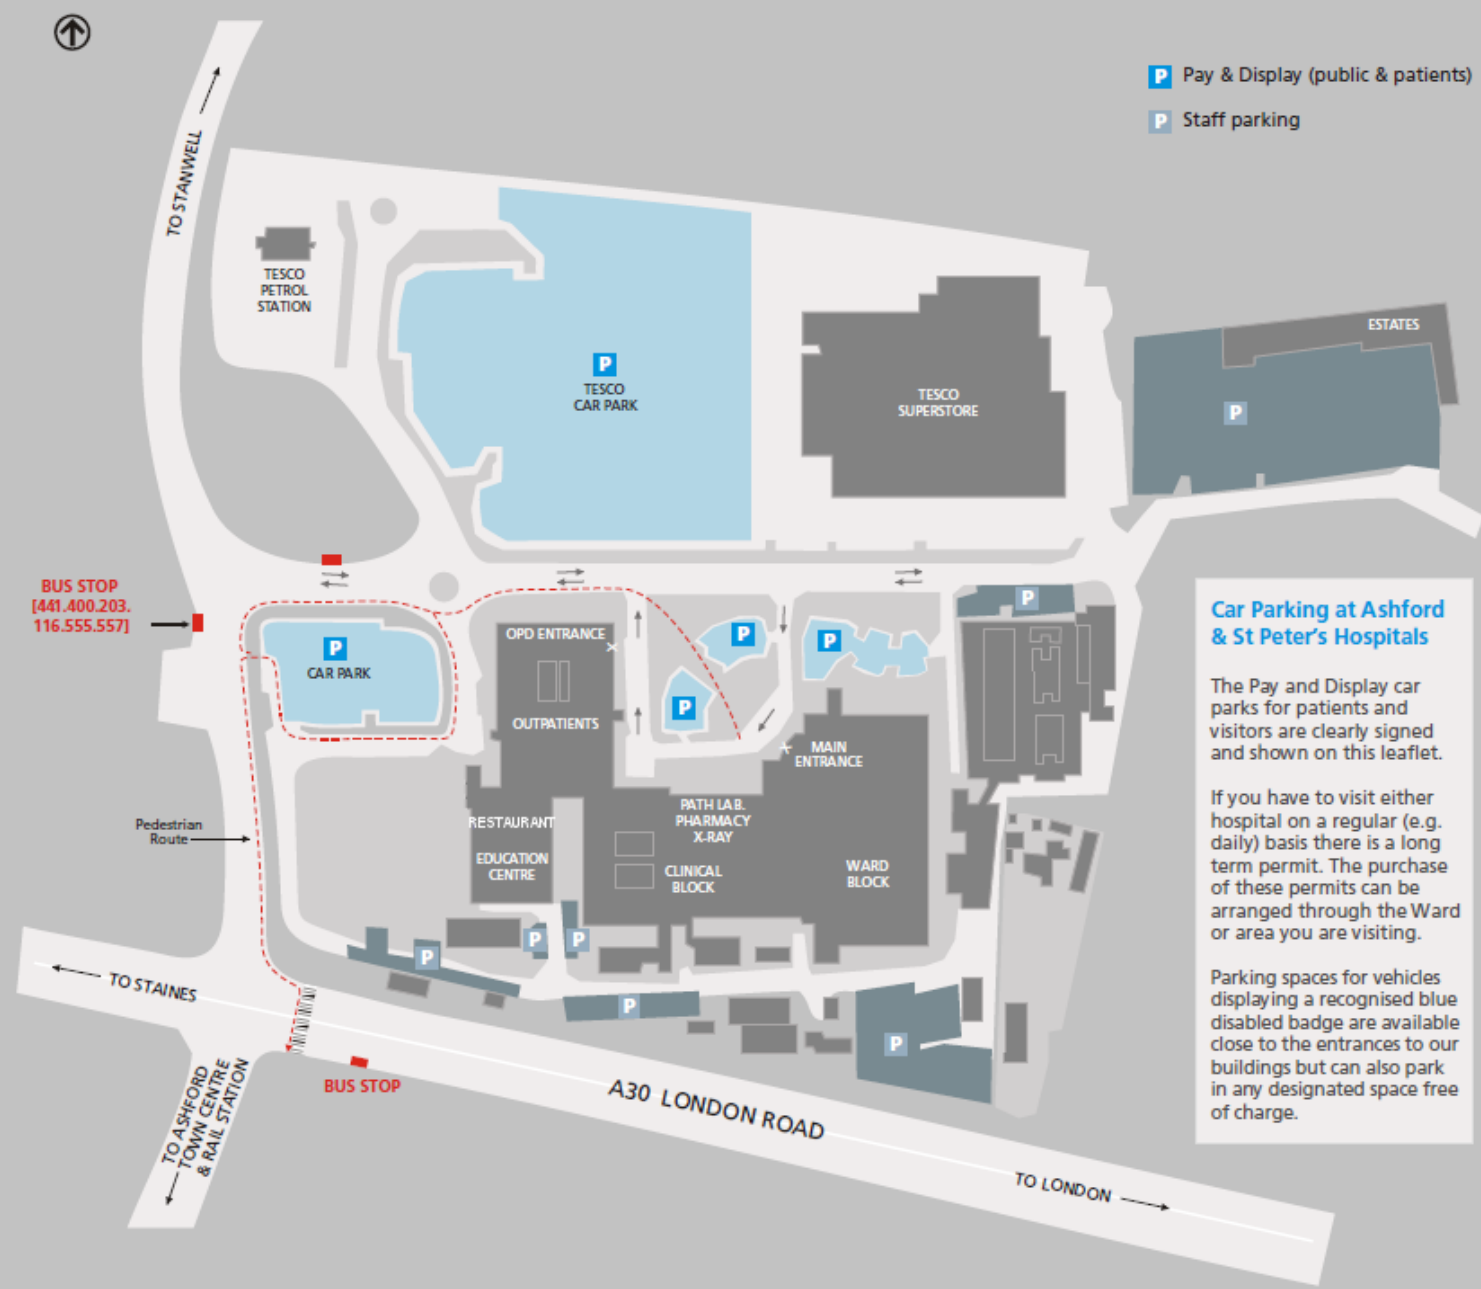

Travelling to Ashford Hospital

By Bus

The following bus routes either stop at the hospital entrance to the grounds, or outside on the A30 within 3-4 minutes walking distance: 116, 203, 216, 441, 400, 555 and 557. There are regular weekday and weekend bus services direct to the hospital main entrance and the A30 from early morning until late evening. See map and service information inside this leaflet.

For further timetable and service information contact:

Traveline
0870 608 2 608, or visit
www.surreycc.gov.uk/passenger_transport

Abellio Surrey   01932 282200
London Buses   020 7222 1234

By Rail

Ashford hospital is 10 minutes walk away from Ashford Station, which is served by frequent trains from London (Waterloo) and Staines. Allow 5 to 10 minutes for a bus journey from the station to the hospital (services 216, 400, 555 and 557 from Royal Hart). Underground services are located at Heathrow Terminal 4 (approx. 0.7 miles) and Hatton Cross (approx 2 miles). Underground stations are served by bus services 555/557 and 203.

See map in this leaflet.

For further information contact:

National Rail Enquiries on 08457 48 4950
or visit www.nationalrail.co.uk

Ashford Hospital Site Map