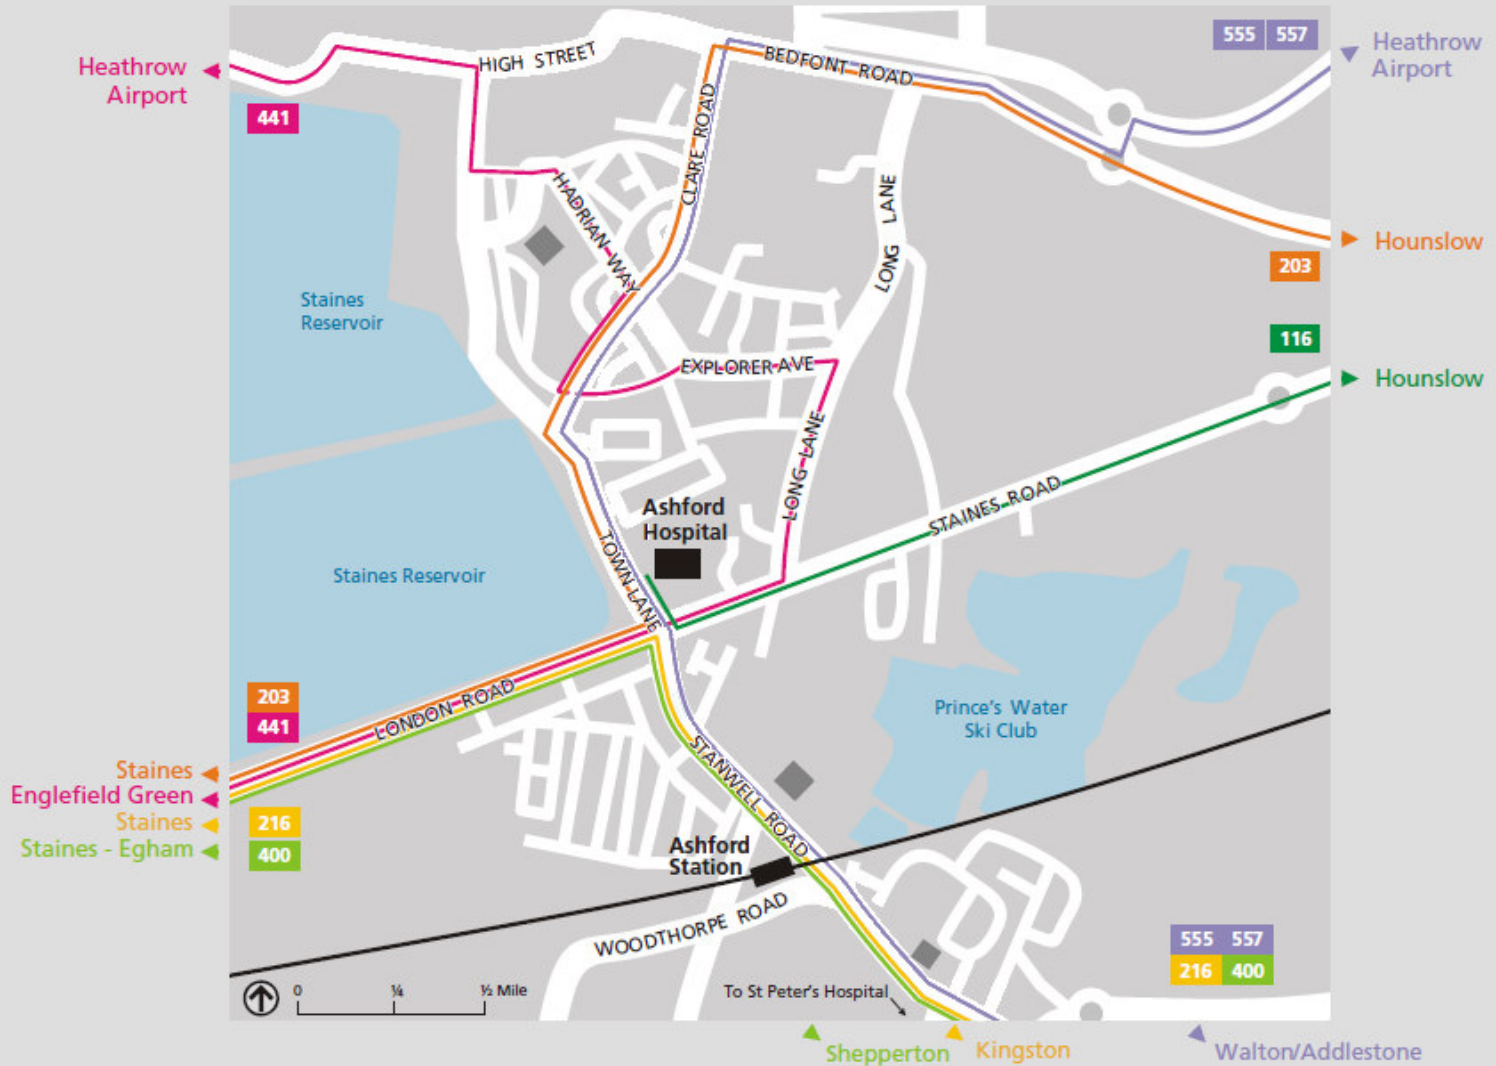

Ashford Hospital Bus Network

Bus service information